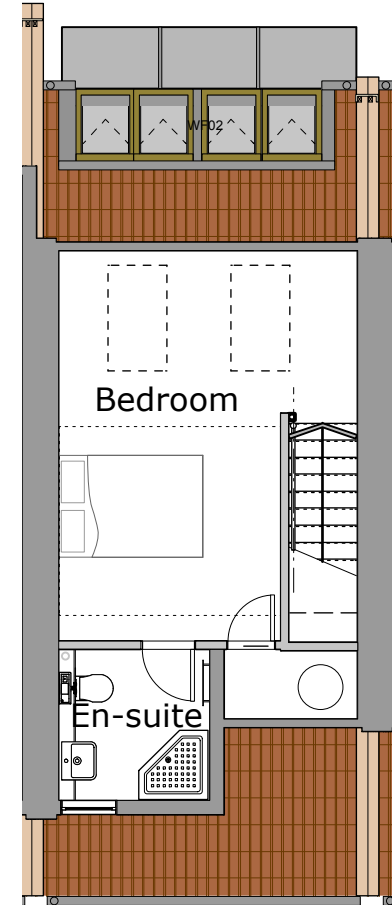

New Build 7,8,10-15 The Mews
 Ground Floor
 Floor area: 35 sq m/377 sq ft

1st Floor
 Floor area: 40 sq m/430 sq ft

2nd Floor
 Floor area: 24 sq m/258 sq ft