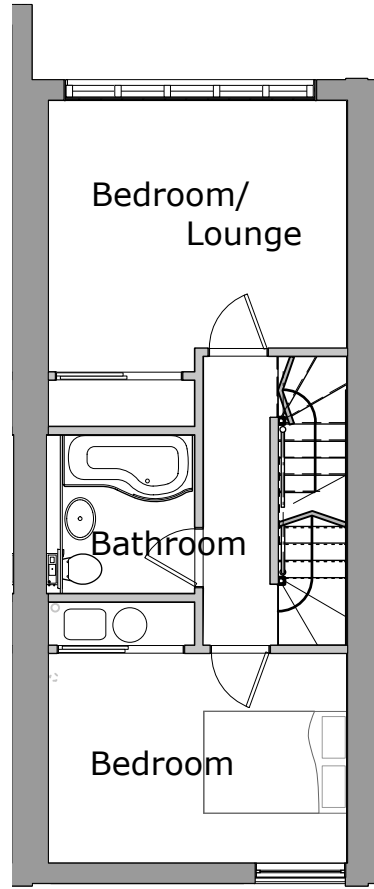

New Build 7,8,10-15 The Mews
 Ground Floor
 Floor area: 35 sq m/377 sq ft

1st Floor
 Floor area: 40 sq m/430 sq ft

2nd Floor
 Floor area: 24 sq m/258 sq ft