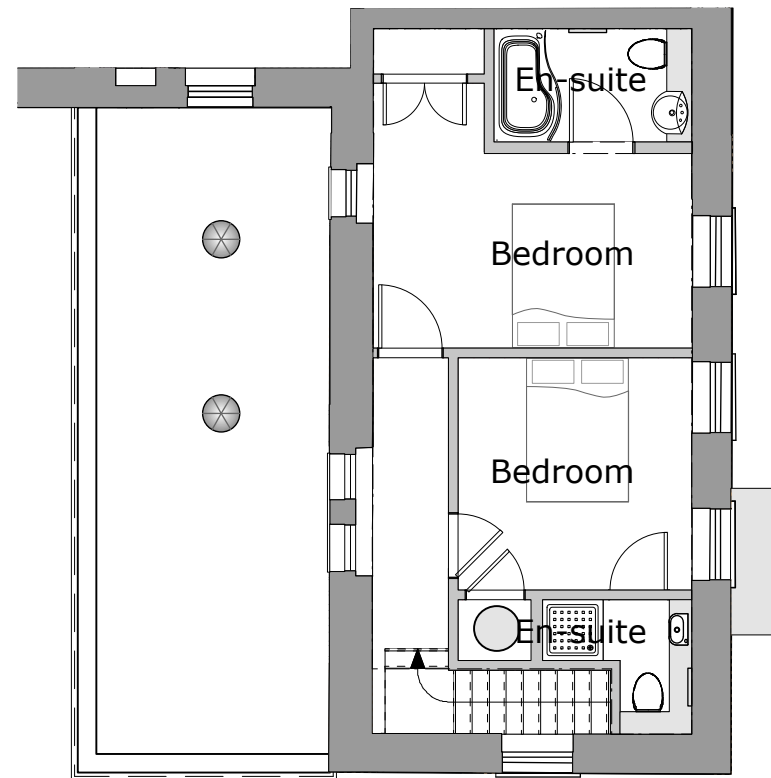

Conversion 3 Victoria Mews  
Ground Floor  
Floor area: 68 sq m/732 sq ft

1st Floor  
Floor area: 37 sq m/398 sq ft